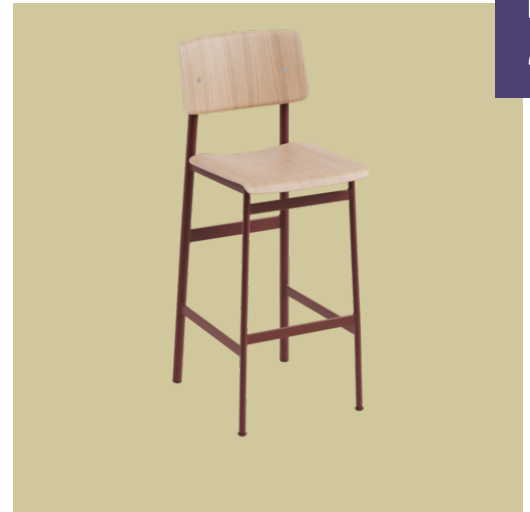

Loft Bar Stool

75 cm / 29.5"

“Being a natural extension of the Loft design, the Loft Bar Stool mixes the complementing opposites of robustness and elegance through materials—wood for the seat and back, metal for the frame—with a soft, industrial appeal. The bar stool has an archetypical look that gives a feeling of familiarity while the subtle details, such as its sturdy back legs, gives it a unique expression. Though having the comfort of a full seat and back, the bar stool comes with a small footprint thanks to its legs being positioned neatly under the seat, making the design a natural fit for all environments while providing maximum comfort to its user.”

— Thomas Bentzen

Designed by	Thomas Bentzen / 2017
About the designer	Thomas Bentzen, former Head of Design at Muuto, started his own studio in 2010. Bentzen’s designs are characterized by simplicity, rationality and functionality — always firmly rooted in the Danish design tradition, material knowledge, craftsmanship and rational industrial manufacturing processes. His work continues to receive international recognition at fairs and exhibitions all over the world.
Environment	Indoor
Country of Production	Latvia
Preassembled	Yes
Description	Loft Bar Stool combines Scandinavian design traditions with industrial references for a bar stool with full seat and back along with a small footprint. As with its chair counterpart, the Loft Bar Stool exemplifies simple, honest design through its clean lines and maximum comfort.
Material	The back and seat is made in veneer with a beech core and an oak veneer top with water-based lacquer. Stained Dark Brown version with back and seat with water-based lacquer. Frame is made in powder coated steel. Oak veneer and Stained Dark Brown: slight color variations can occur due to the inherent characteristics of the material.
Cleaning & Care	Wipe off with moist cloth and remove excess liquid with dry cloth. This product can be cleaned with alcohol disinfectant. However, please note that as wooden products will get patina where the surface color can slightly fade. If cleaning is uneven, this may become even more apparent, yet the lacquer will stay in place. For wooden products in lighter colors, the patina will be less apparent.
Spareparts	Pre-mounted plastic glides included. Felt and plastic glides can be purchased seperately.

MUUTO

FOR PRODUCT INFORMATION, SWATCHES + ORDERING: HELLO@RYPEN.COM | 800.560.0554 | WWW.RYPEN.COM